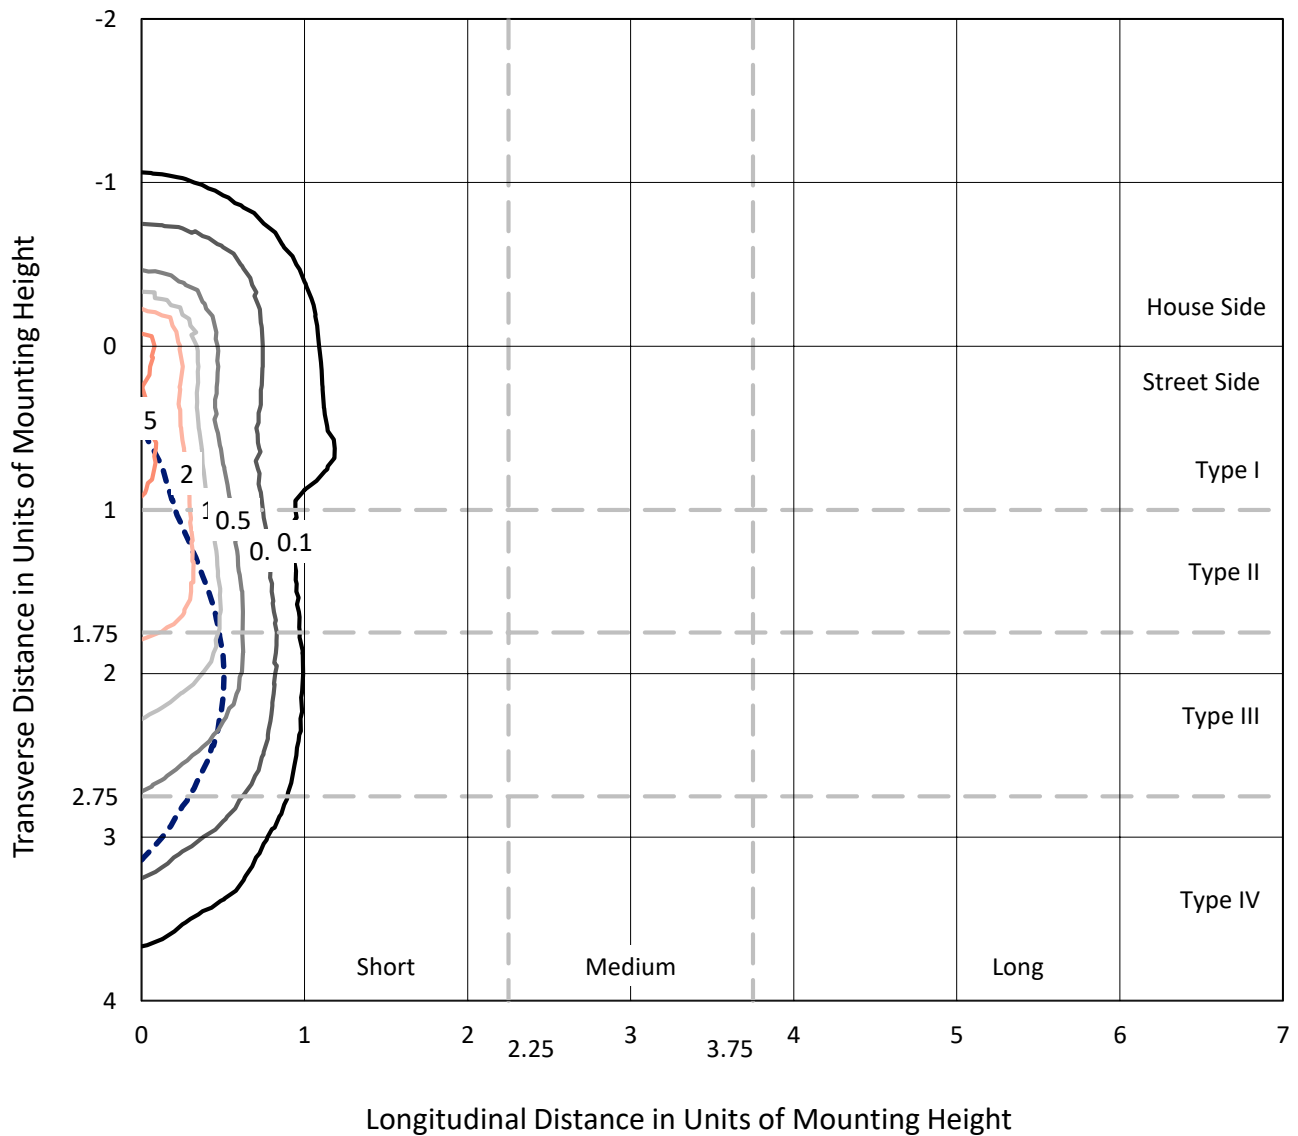

Brand: McGRAW-EDISON

Report Number: P227323

Luminaire Tested: **ISW-AF-350-LED-E1-SLR-7050**

Issue Date: 3/3/2020

**Test Information**

Test Method: LM-79-08  
Report Number: P227323  
TEST IS SCALED FROM IESNA LM-79-08 TEST DATA (P35948)  
Test Lab: INNOVATION CENTER-P3  
Issue Date: 3/3/2020  
Manufacturer: COOPER LIGHTING SOLUTIONS (FORMERLY EATON)  
Product Line: MCGRAW-EDISON  
Catalog Number: ISW-AF-350-LED-E1-SLR-7050  
Description: IMPACT ELITE LED WEDGE LUMINAIRE  
LIGHT SQUARE WITH ACCULED OPTICS-90° SPILL LIGHT ELIMINATOR RIGHT  
Light Source: (16) 5000K CCT, 70 CRI LEDs  
Ballast/Driver: ELECTRONIC DRIVER

**Summary**

Lumens per Lamp: N/A  
Luminaire Lumens: 2154.5 lumens  
Efficiency: N/A  
Efficacy: 107.2 lumens/watt  
Luminous Opening: Rectangular (W 0.5' x L: 0.5' x H: 0')  
IES Classification: Type IV - Short - Non-Cutoff  
BUG Rating: B1 - U1 - G1  
  
Input Watts (W): 20.09  
Input Voltage (V): 120  
Input Current (Ain): NR  
Voltage Rise (V): NR  
Power Factor: NR  
Total Harmonic Distortion (THDi): NR  
Frequency (hertz): 60  
Stabilization Time: NR  
Operation Time: NR  
Ambient Temperature (°C): NR  
Test Distance: 25 FT

### Iso-Footcandle Lines of Horizontal Illumination

× Max cd  
 - - - 1/2 Max cd

Based on 10 foot mounting height. Maximum calculated value = 7.1 fc  
 Type IV - Short - Non-Cutoff

REPORT NUMBER: P227323  
CATALOG NUMBER: ISW-AF-350-LED-E1-SLR-7050

### Luminous Intensity Polar Plot

— Vertical Plane Through 275-Deg Lateral    - - - Horizontal Cone Through 65-Deg Vertical

REPORT NUMBER: P227323

CATALOG NUMBER: ISW-AF-350-LED-E1-SLR-7050

**FLUX DISTRIBUTION:**