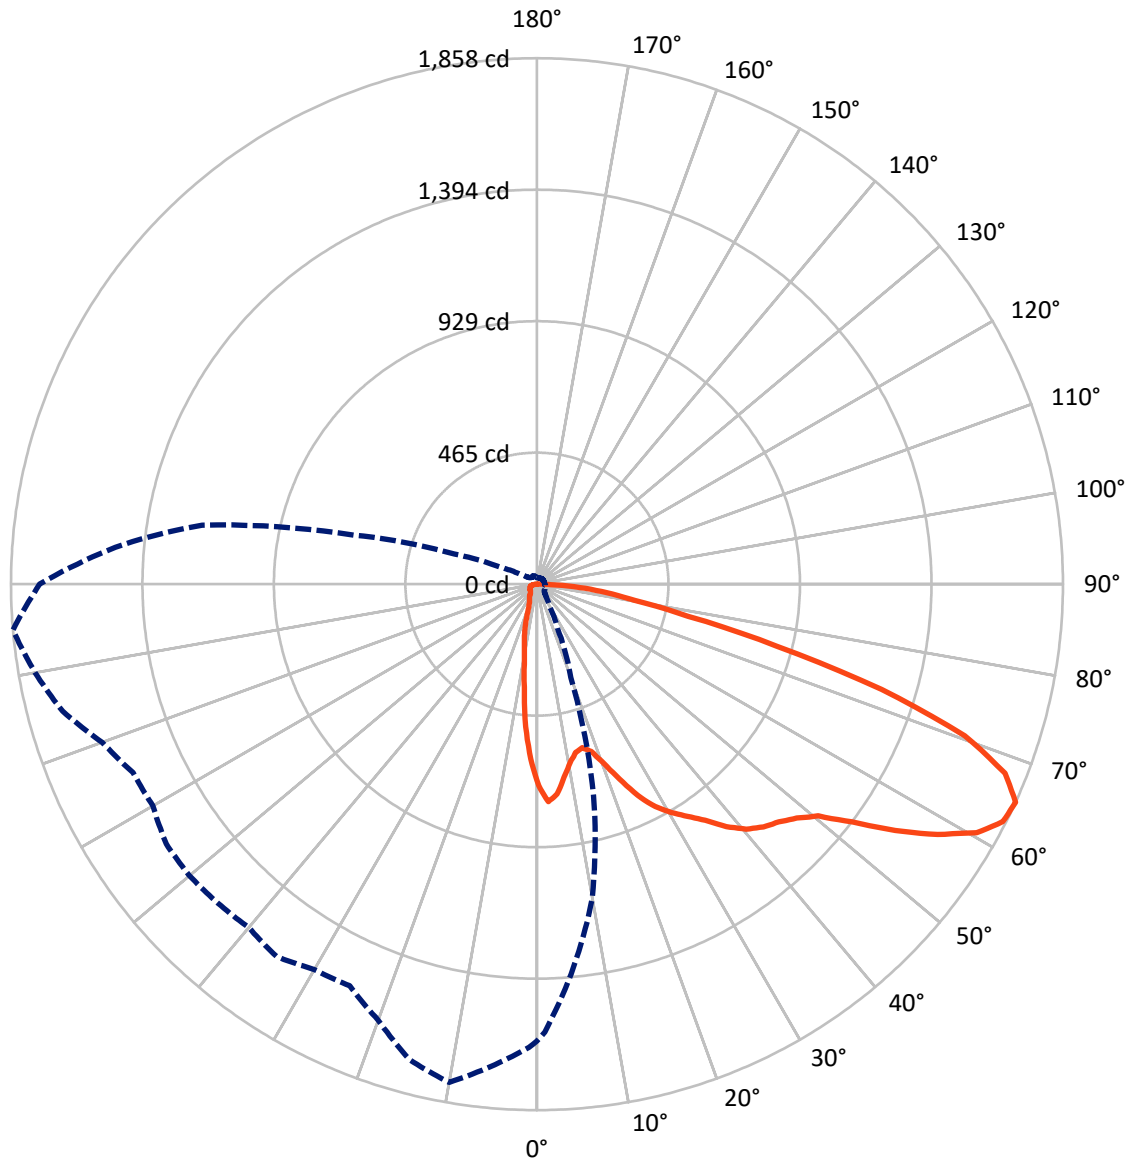

### Iso-Footcandle Lines of Horizontal Illumination

× Max cd  
 - - - 1/2 Max cd

Based on 10 foot mounting height. Maximum calculated value = 7.1 fc  
 Type IV - Short - Non-Cutoff

REPORT NUMBER: P227323  
CATALOG NUMBER: ISW-AF-350-LED-E1-SLR-7050

### Luminous Intensity Polar Plot

— Vertical Plane Through 275-Deg Lateral    - - - Horizontal Cone Through 65-Deg Vertical

REPORT NUMBER: P227323

CATALOG NUMBER: ISW-AF-350-LED-E1-SLR-7050

**FLUX DISTRIBUTION:**