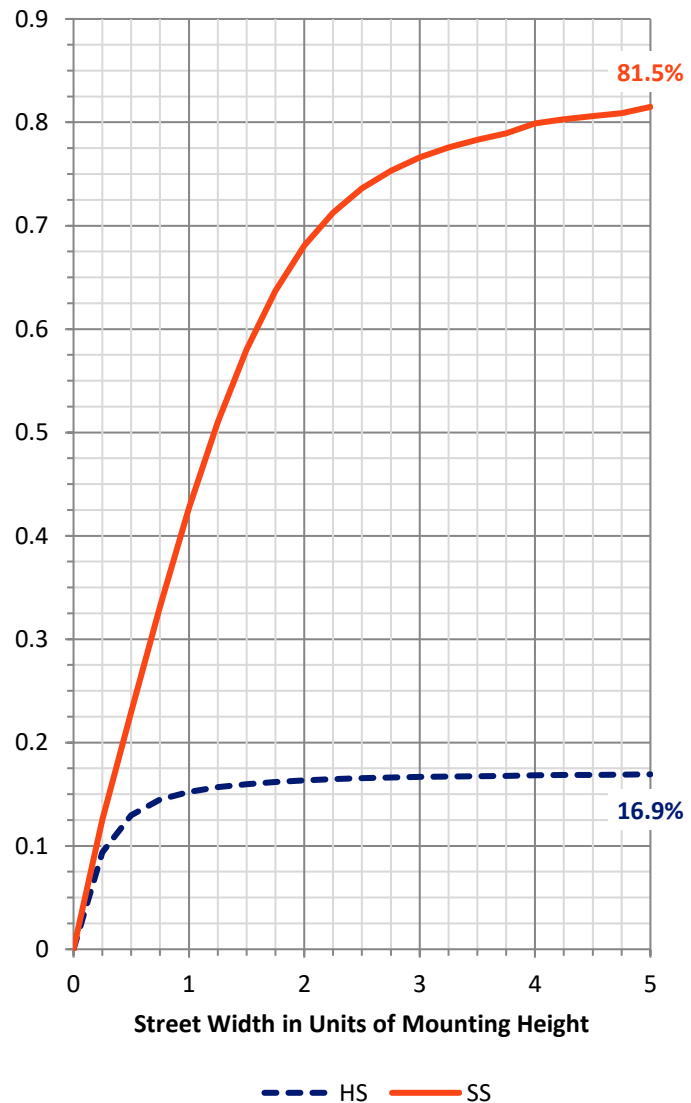

REPORT NUMBER: P227323

CATALOG NUMBER: ISW-AF-350-LED-E1-SLR-7050

FLUX DISTRIBUTION:

		Downward	Upward	Total
House Side	Lumens	369.6	0.0	369.6
	% Fixture	17.2	0.0	17.2
Street Side	Lumens	1784.8	0.1	1784.9
	% Fixture	82.8	0.0	82.8
Total	Lumens	2154.4	0.1	2154.5
	% Fixture	100.0	0.0	100.0

Coefficient of Utilization

ZONAL LUMENS:

Zone	Lumens	% Fixture
0°-10°	52.7	2.4
10°-20°	101.5	4.7
20°-30°	144.7	6.7
30°-40°	209.9	9.7
40°-50°	300.3	13.9
50°-60°	461.0	21.4
60°-70°	533.6	24.8
70°-80°	272.2	12.6
80°-90°	78.6	3.6
90°-100°	0.1	0.0
100°-110°	0.0	0.0
110°-120°	0.0	0.0
120°-130°	0.0	0.0
130°-140°	0.0	0.0
140°-150°	0.0	0.0
150°-160°	0.0	0.0
160°-170°	0.0	0.0
170°-180°	0.0	0.0
0°-90°	2154.4	100.0
0°-180°	2154.5	100.0